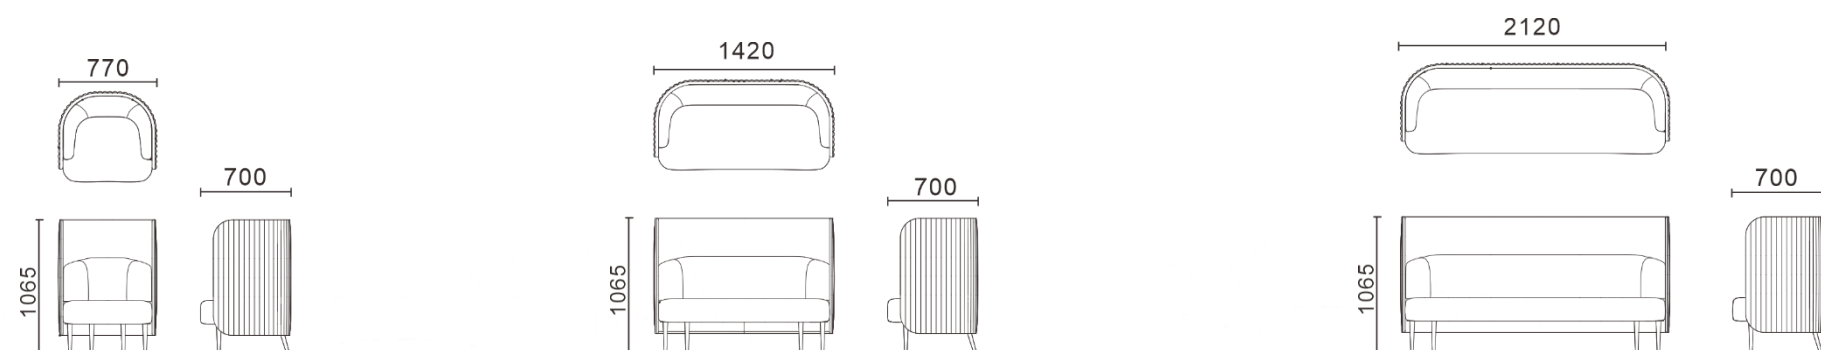

Collaboration : LOTUS Series - Sofa

三种尺寸的形式是单人两人三人座位沙发，牢固的高密度夹层软垫与衬垫和弹簧底座，和支撑脚是金属锥形结构。可选配柔软的棉质靠枕。The three size form are single, two and three-seater sofa, firm high-density laminated cushions with padding and spring base, and the supporting feet are metal tapered in construction. You can choose the soft cotton rest pillow.

BCS-001-1S

BCS-001-2S

BCS-001-3S

Collaboration : LOTUS Series - Sofa

这六种尺寸的形式是单人位中背，双人位中背和三人位中背，以及单人位高背，双人位高背和三人位高背。后背弧形屏风是完全包裹在中密度纤维板与缝合织物，座椅是牢固的高密度夹层软垫与衬垫和弹簧底座，和支撑脚是金属锥形结构。可选配柔软的棉质靠枕。The six sizes are single midback, double midback and three midback, and single high back, double high back and triple high back. The back curved screen is completely wrapped in medium density fiberboard with stitched fabric, the seats is firm high-density laminated cushions with padding and spring base, and the supporting feet are metal tapered in construction. You can choose the soft cotton rest pillow.

BCS-001-M1S

BCS-001-M2S

BCS-001-M3S

BCS-001-H1S

BCS-001-H2S

BCS-001-H3S

Collaboration : LOTUS Series - Sofa

这四种尺寸的形式是双人独立会议空间、四人独立会议空间、六楼独立会议空间和圆形会议空间。后背弧形屏风是完全包裹在中密度纤维板与缝合织物，座椅是牢固的高密度夹层软垫与衬垫和弹簧底座，和支撑脚是金属锥形结构，台面采用环保材料MFC免漆饰面搭配同色烤漆金属脚。The four sizes are in the form of two-person independent meeting space, four-person independent meeting space, sixth-floor independent meeting space, and circular meeting space. The back curved screen is completely wrapped in medium density fiberboard and stitched fabric, the seats is firm high-density laminated cushions with padding and spring base, and the supporting feet are metal tapered in construction, the table top is made of environmentally friendly material MFC paint-free finish Finished with tonal lacquered metal feet.