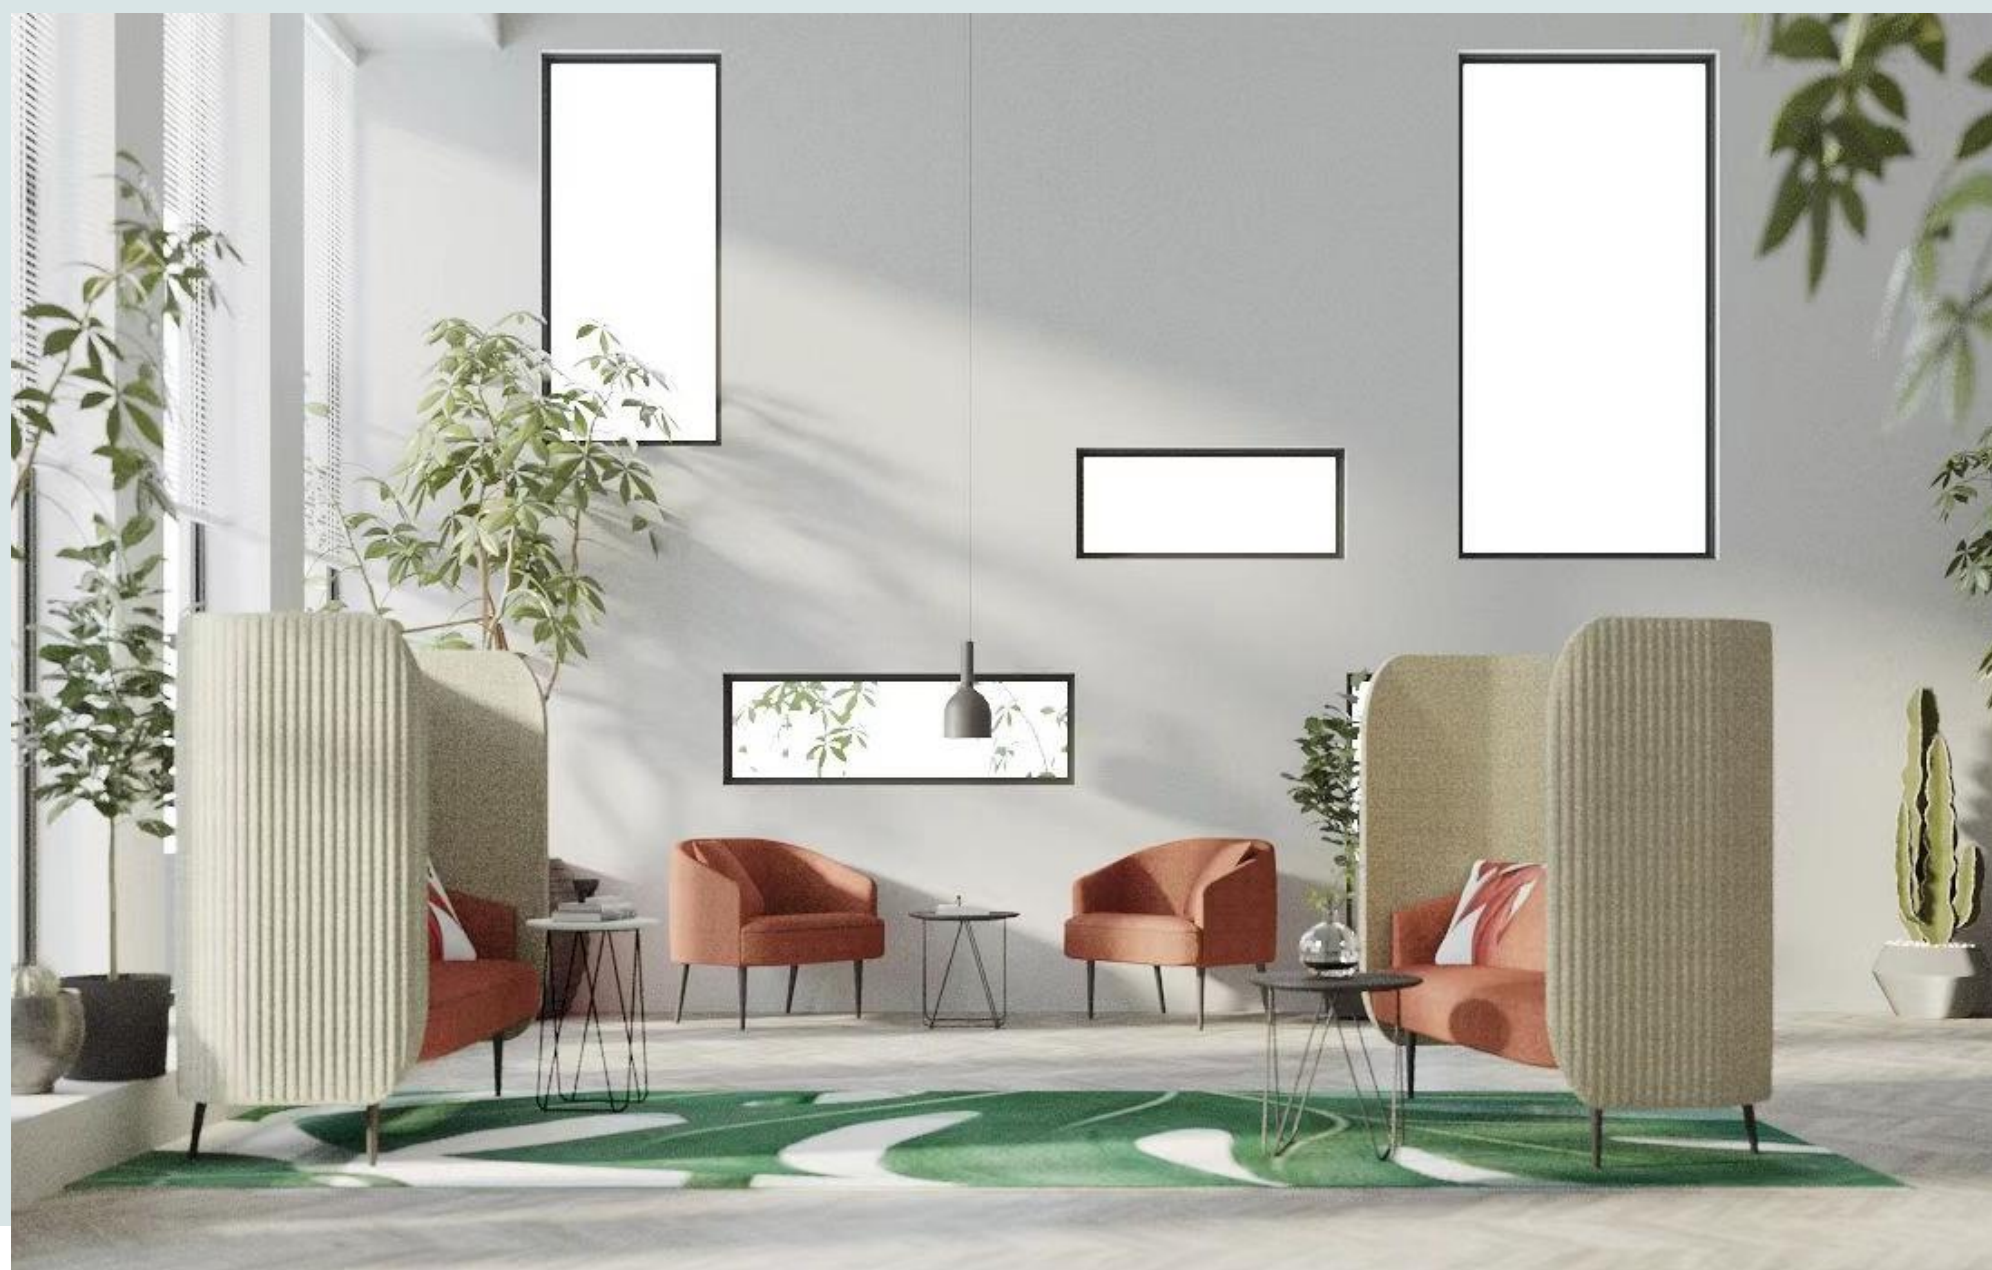

LOTUS

Product Design from : Billion Gold R&D

人际互动是公共休闲区域设计的重要出发点，能创造职员之间更多会面、交谈与休闲的可能性，碰撞出更多灵感的火花。LOTUS莲全系列贴合空间需求，满足多种交互式场景需求。

Interpersonal interaction is an important starting point for the design of public leisure areas, which can create more possibilities for staff to meet, talk and relax, and create more sparks of inspiration. The LOTUS Series meets the needs of space and a variety of interactive scenarios.

LOTUS 莲

莲 形态像极了一个个小摇篮，而他的素雅、幽香应景式的沁人心扉；
产品特色：外围犹如莲叶包裹着内里沙发，有他独具一格的弧形造型，加上外围肌理的立体线条的层次感，优雅得让人陶醉；

Lotus shape like a small cradle, and its elegance and fragrance are refreshing; product features: the outer screen is like a lotus leaf wrapping the inner sofa, with its unique arc shape, and the three-dimensional lines and layering of the peripheral texture are elegant and intoxicating.

Be intoxicated in elegance...Solutions for different spaces!

LOTUS

大堂接待 Lobby

灵活的办公方式开拓了办公空间大堂接待区域的设计思路，它不再是规规矩矩的沙发对坐，可具有前瞻性的空间规划，运用LOTUS莲协作系列高低屏风搭配，让背靠背变得更时尚而独特！
Flexible office mode has developed the design idea of the lobby and reception area of the office space, it is no longer a regular sofa sitting opposite to each other, but a forward-looking space planning. Using LOTUS collaboration series of high and low screens collocation, make back-to-back become more fashionable and unique!

走廊会议 Meeting

当大家开始可以随意的在走廊里开启会议……这也是对灵感、灵活和高效工作空间的增长需求。高背的半封闭式屏风让你在走廊也能保留那一份独有的专业与效率！
When people start meeting in the hallway at any time... there is also the growing demand for inspiration, flexibility and efficient workspace. The high-back and semi-enclosed screen allows you to retain that unique professionalism and efficiency in the corridor!