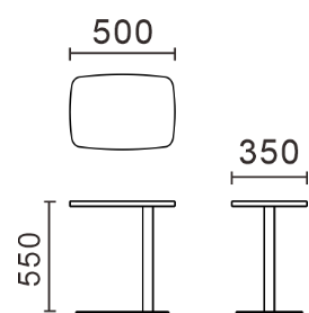

BCS-001-M1S

BCS-001-M2S

BCS-001-M3S

BCS-001-H1S

BCS-001-H2S

BCS-001-H3S

Collaboration : LOTUS Series - Sofa

这四种尺寸的形式是双人独立会议空间、四人独立会议空间、六楼独立会议空间和圆形会议空间。后背弧形屏风是完全包裹在中密度纤维板与缝合织物，座椅是牢固的高密度夹层软垫与衬垫和弹簧底座，和支撑脚是金属锥形结构，台面采用环保材料MFC免漆饰面搭配同色烤漆金属脚。The four sizes are in the form of two-person independent meeting space, four-person independent meeting space, sixth-floor independent meeting space, and circular meeting space. The back curved screen is completely wrapped in medium density fiberboard and stitched fabric, the seats is firm high-density laminated cushions with padding and spring base, and the supporting feet are metal tapered in construction, the table top is made of environmentally friendly material MFC paint-free finish Finished with tonal lacquered metal feet.

BCS-001-M2P

BCS-001-M4P

BCS-001-M6P

BCS-001-M5P

Collaboration : LOTUS Series - Tea Table

这三张咖啡桌是一个圆角方形台面，一个圆形台面，另一个圆角方形边几，台面采用环保材料MFC免漆饰面搭配同色烤漆金属脚。These three coffee tables are a rounded square top, a round top, and another rounded square side table. the table top is made of environmentally friendly material MFC paint-free veneer with the same color paint metal feet.