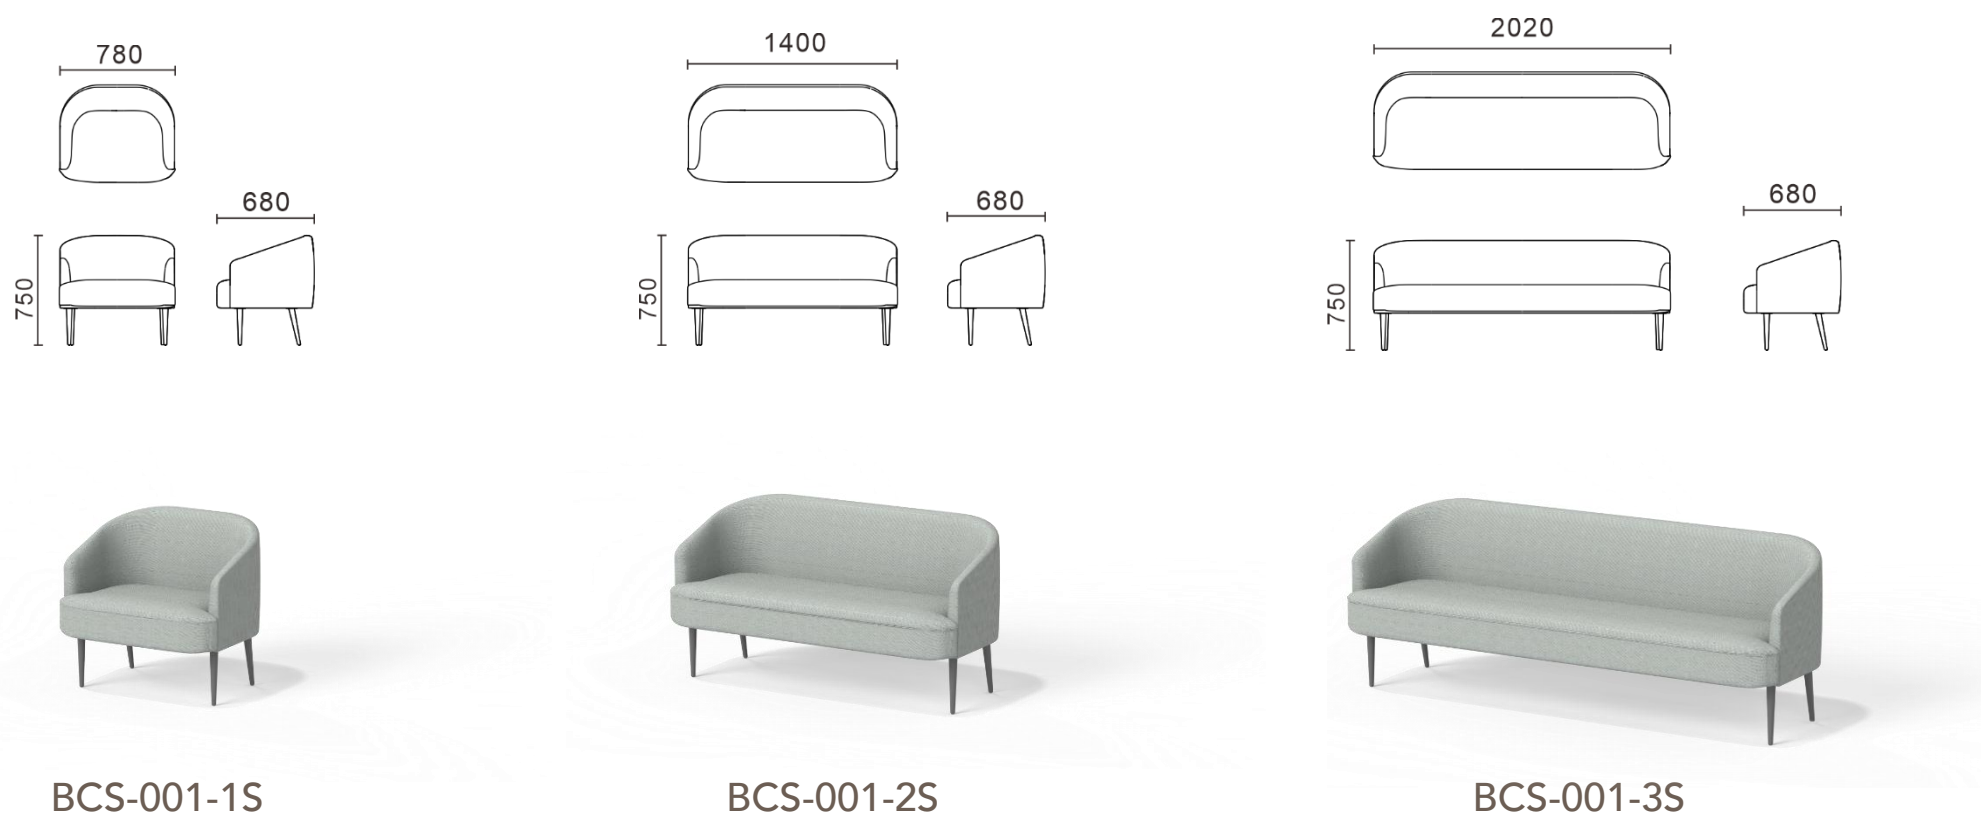

圆型视频会议 Video Conference

开放式会议的一种特殊形式，圆桌会议是指一种平等对话的协商会议形式，是开放式空间里与会者围桌而坐的会议形态。
A special form of open meeting, round table meeting refers to a form of consultation meeting with equal dialogue, and it is a meeting form in which participants sit around a table in an open space.

Collaboration : LOTUS Series - Sofa

三种尺寸的形式是单人两人三人座位沙发，牢固的高密度夹层软垫与衬垫和弹簧底座，和支撑脚是金属锥形结构。可选配柔软的棉质靠枕。The three size form are single, two and three-seater sofa, firm high-density laminated cushions with padding and spring base, and the supporting feet are metal tapered in construction. You can choose the soft cotton rest pillow.

BCS-001-1S

BCS-001-2S

BCS-001-3S

Collaboration : LOTUS Series - Sofa

这六种尺寸的形式是单人位中背，双人位中背和三人位中背，以及单人位高背，双人位高背和三人位高背。后背弧形屏风是完全包裹在中密度纤维板与缝合织物，座椅是牢固的高密度夹层软垫与衬垫和弹簧底座，和支撑脚是金属锥形结构。可选配柔软的棉质靠枕。The six sizes are single midback, double midback and three midback, and single high back, double high back and triple high back. The back curved screen is completely wrapped in medium density fiberboard with stitched fabric, the seats is firm high-density laminated cushions with padding and spring base, and the supporting feet are metal tapered in construction. You can choose the soft cotton rest pillow.

BCS-001-M1S

BCS-001-M2S

BCS-001-M3S

BCS-001-H1S

BCS-001-H2S

BCS-001-H3S

Collaboration : LOTUS Series - Sofa

这四种尺寸的形式是双人独立会议空间、四人独立会议空间、六楼独立会议空间和圆形会议空间。后背弧形屏风是完全包裹在中密度纤维板与缝合织物，座椅是牢固的高密度夹层软垫与衬垫和弹簧底座，和支撑脚是金属锥形结构，台面采用环保材料MFC免漆饰面搭配同色烤漆金属脚。The four sizes are in the form of two-person independent meeting space, four-person independent meeting space, sixth-floor independent meeting space, and circular meeting space. The back curved screen is completely wrapped in medium density fiberboard and stitched fabric, the seats is firm high-density laminated cushions with padding and spring base, and the supporting feet are metal tapered in construction, the table top is made of environmentally friendly material MFC paint-free finish Finished with tonal lacquered metal feet.