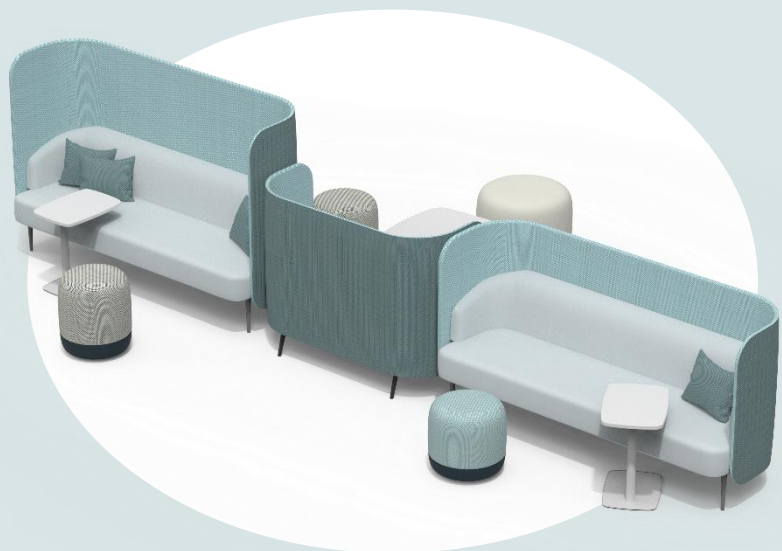

LOTUS 莲

莲 形态像极了一个个小摇篮，而他的素雅、幽香应景式的沁人心扉；
产品特色：外围犹如莲叶包裹着内里沙发，有他独具一格的弧形造型，加上外围肌理的立体线条的层次感，优雅得让人陶醉；

Lotus shape like a small cradle, and its elegance and fragrance are refreshing; product features: the outer screen is like a lotus leaf wrapping the inner sofa, with its unique arc shape, and the three-dimensional lines and layering of the peripheral texture are elegant and intoxicating.

Be intoxicated in elegance...Solutions for different spaces!

LOTUS

大堂接待 Lobby

灵活的办公方式开拓了办公空间大堂接待区域的设计思路，它不再是规规矩矩的沙发对坐，可具有前瞻性的空间规划，运用LOTUS莲协作系列高低屏风搭配，让背靠背变得更时尚而独特！
Flexible office mode has developed the design idea of the lobby and reception area of the office space, it is no longer a regular sofa sitting opposite to each other, but a forward-looking space planning. Using LOTUS collaboration series of high and low screens collocation, make back-to-back become more fashionable and unique!

走廊会议 Meeting

当大家开始可以随意的在走廊里开启会议……这也是对灵感、灵活和高效工作空间的增长需求。高背的半封闭式屏风让你在走廊也能保留那一份独有的专业与效率！
When people start meeting in the hallway at any time... there is also the growing demand for inspiration, flexibility and efficient workspace. The high-back and semi-enclosed screen allows you to retain that unique professionalism and efficiency in the corridor!

休闲接待 Reception

休闲接待区追求的是舒适随意，除接待外宾外也可提供员工休闲式的放松。用高屏风背和沙发组合的形式，既能在开放式办公里隔开小区域的活动空间，更能让高效进行到底！
The leisure reception area pursues comfort and casualness. In addition to receiving foreign guests, it can also provide staff with leisure style and relaxation. The combination of high screen and sofa can not only separate the small area of activity space in the open office, but also make it efficient to the end!