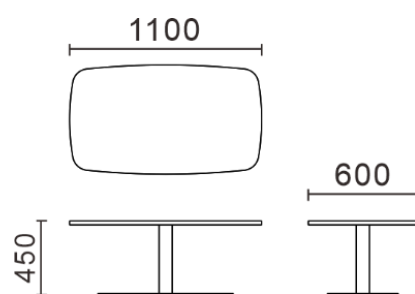

BCS-001-T2