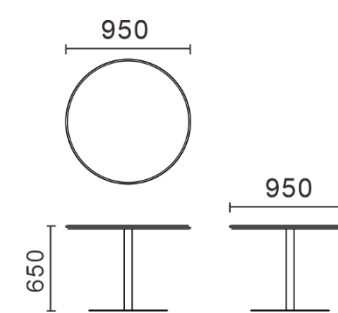

BCS-001-T3