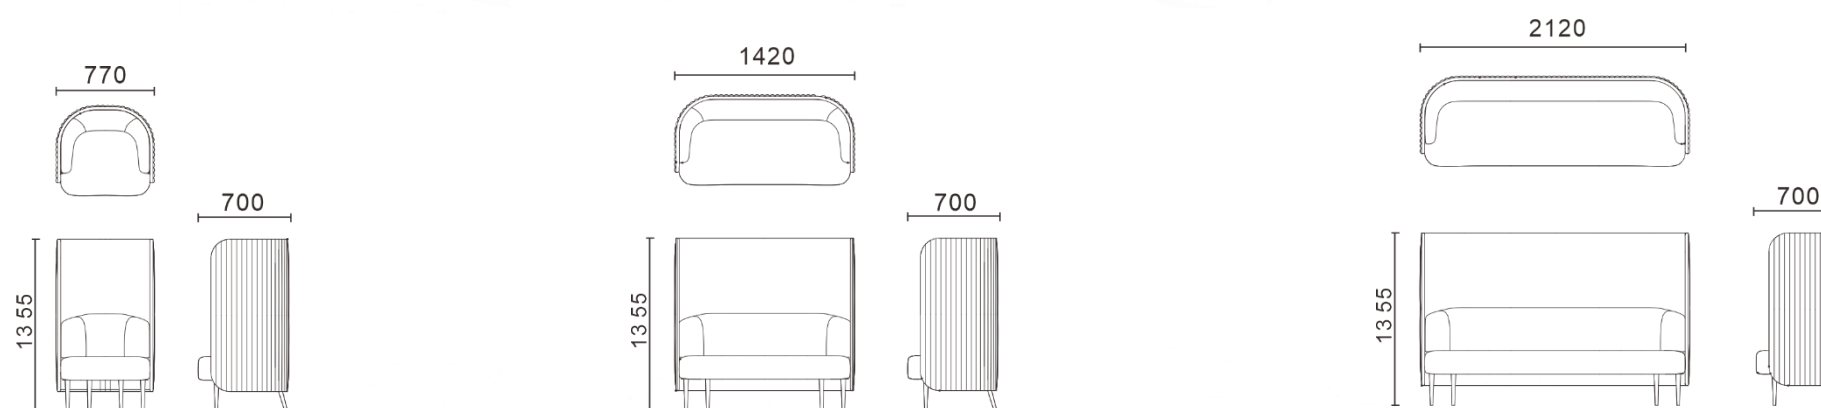

Collaboration : LOTUS Series - Sofa

三种尺寸的形式是单人两人三人座位沙发，牢固的高密度夹层软垫与衬垫和弹簧底座，和支撑脚是金属锥形结构。可选配柔软的棉质靠枕。The three size form are single, two and three-seater sofa, firm high-density laminated cushions with padding and spring base, and the supporting feet are metal tapered in construction. You can choose the soft cotton rest pillow.

BCS-001-1S

BCS-001-2S

BCS-001-3S

Collaboration : LOTUS Series - Sofa

这六种尺寸的形式是单人位中背，双人位中背和三人位中背，以及单人位高背，双人位高背和三人位高背。后背弧形屏风是完全包裹在中密度纤维板与缝合织物，座椅是牢固的高密度夹层软垫与衬垫和弹簧底座，和支撑脚是金属锥形结构。可选配柔软的棉质靠枕。The six sizes are single midback, double midback and three midback, and single high back, double high back and triple high back. The back curved screen is completely wrapped in medium density fiberboard with stitched fabric, the seats is firm high-density laminated cushions with padding and spring base, and the supporting feet are metal tapered in construction. You can choose the soft cotton rest pillow.

BCS-001-M1S

BCS-001-M2S

BCS-001-M3S

BCS-001-H1S

BCS-001-H2S

BCS-001-H3S

Collaboration : LOTUS Series - Sofa

这四种尺寸的形式是双人独立会议空间、四人独立会议空间、六楼独立会议空间和圆形会议空间。后背弧形屏风是完全包裹在中密度纤维板与缝合织物，座椅是牢固的高密度夹层软垫与衬垫和弹簧底座，和支撑脚是金属锥形结构，台面采用环保材料MFC免漆饰面搭配同色烤漆金属脚。The four sizes are in the form of two-person independent meeting space, four-person independent meeting space, sixth-floor independent meeting space, and circular meeting space. The back curved screen is completely wrapped in medium density fiberboard and stitched fabric, the seats is firm high-density laminated cushions with padding and spring base, and the supporting feet are metal tapered in construction, the table top is made of environmentally friendly material MFC paint-free finish Finished with tonal lacquered metal feet.