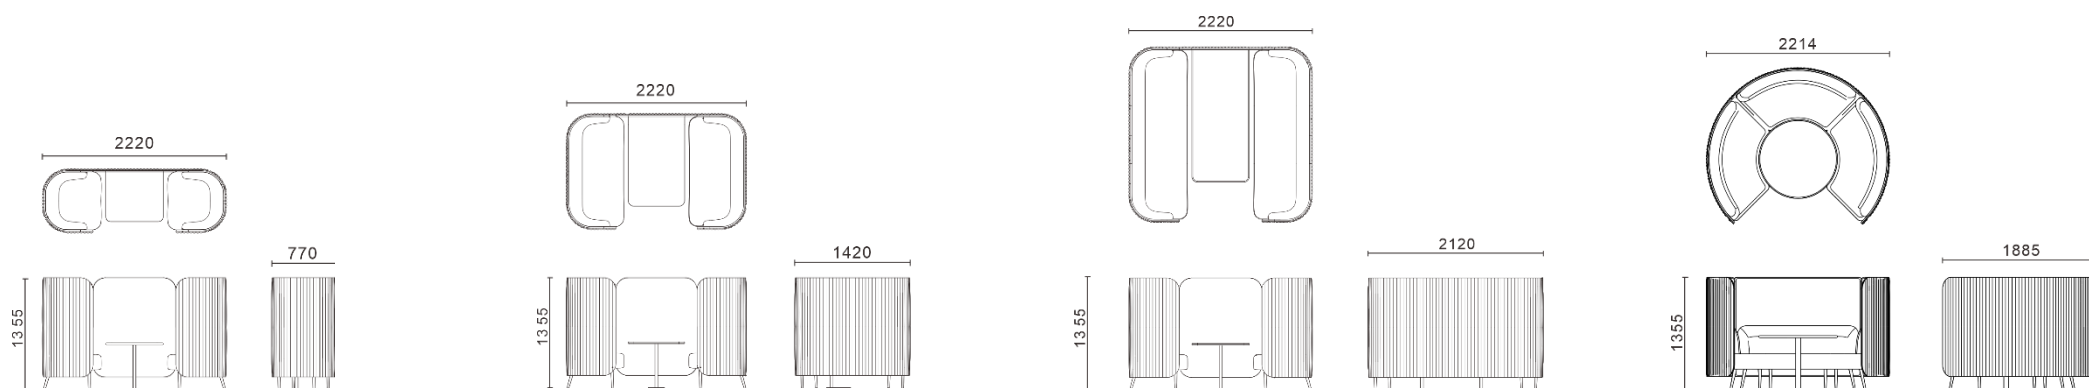

BCS-001-1S

BCS-001-2S

BCS-001-3S

Collaboration : LOTUS Series - Sofa

这六种尺寸的形式是单人位中背，双人位中背和三人位中背，以及单人位高背，双人位高背和三人位高背。后背弧形屏风是完全包裹在中密度纤维板与缝合织物，座椅是牢固的高密度夹层软垫与衬垫和弹簧底座，和支撑脚是金属锥形结构。可选配柔软的棉质靠枕。The six sizes are single midback, double midback and three midback, and single high back, double high back and triple high back. The back curved screen is completely wrapped in medium density fiberboard with stitched fabric, the seats is firm high-density laminated cushions with padding and spring base, and the supporting feet are metal tapered in construction. You can choose the soft cotton rest pillow.

BCS-001-M1S

BCS-001-M2S

BCS-001-M3S

BCS-001-H1S

BCS-001-H2S

BCS-001-H3S

Collaboration : LOTUS Series - Sofa

这四种尺寸的形式是双人独立会议空间、四人独立会议空间、六楼独立会议空间和圆形会议空间。后背弧形屏风是完全包裹在中密度纤维板与缝合织物，座椅是牢固的高密度夹层软垫与衬垫和弹簧底座，和支撑脚是金属锥形结构，台面采用环保材料MFC免漆饰面搭配同色烤漆金属脚。The four sizes are in the form of two-person independent meeting space, four-person independent meeting space, sixth-floor independent meeting space, and circular meeting space. The back curved screen is completely wrapped in medium density fiberboard and stitched fabric, the seats is firm high-density laminated cushions with padding and spring base, and the supporting feet are metal tapered in construction, the table top is made of environmentally friendly material MFC paint-free finish Finished with tonal lacquered metal feet.