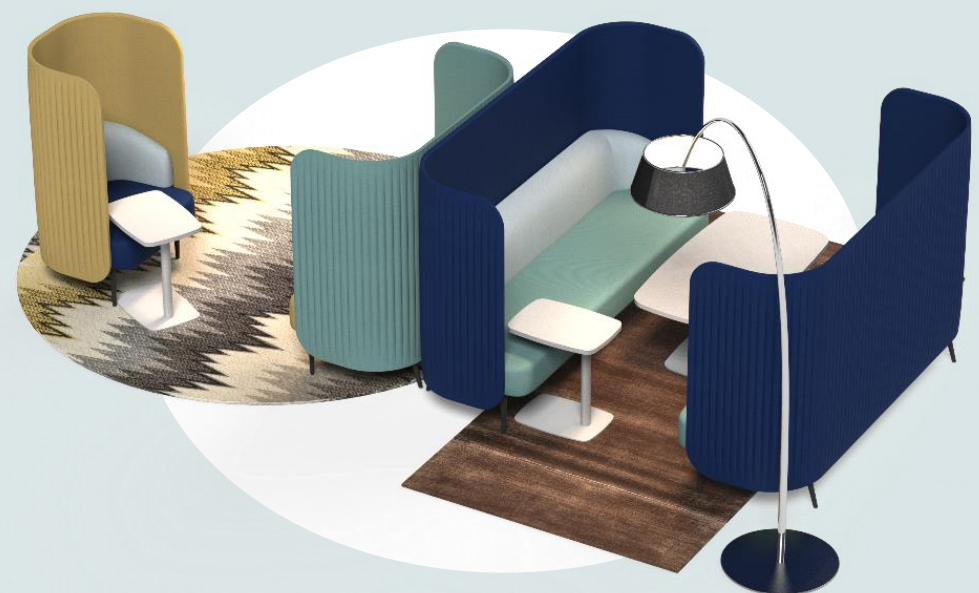

LOTUS 莲

莲 形态像极了一个个小摇篮，而他的素雅、幽香应景式的沁人心扉；
产品特色：外围犹如莲叶包裹着内里沙发，有他独具一格的弧形造型，加上外围肌理的立体线条的层次感，优雅得让人陶醉；

Lotus shape like a small cradle, and its elegance and fragrance are refreshing; product features: the outer screen is like a lotus leaf wrapping the inner sofa, with its unique arc shape, and the three-dimensional lines and layering of the peripheral texture are elegant and intoxicating.

Be intoxicated in elegance...Solutions for different spaces!

LOTUS

大堂接待 Lobby

灵活的办公方式开拓了办公空间大堂接待区域的设计思路，它不再是规规矩矩的沙发对坐，可具有前瞻性的空间规划，运用LOTUS莲协作系列高低屏风搭配，让背靠背变得更时尚而独特！
Flexible office mode has developed the design idea of the lobby and reception area of the office space, it is no longer a regular sofa sitting opposite to each other, but a forward-looking space planning. Using LOTUS collaboration series of high and low screens collocation, make back-to-back become more fashionable and unique!

走廊会议 Meeting

当大家开始可以随意的在走廊里开启会议……这也是对灵感、灵活和高效工作空间的增长需求。高背的半封闭式屏风让你在走廊也能保留那一份独有的专业与效率！
When people start meeting in the hallway at any time... there is also the growing demand for inspiration, flexibility and efficient workspace. The high-back and semi-enclosed screen allows you to retain that unique professionalism and efficiency in the corridor!

休闲接待 Reception

休闲接待区追求的是舒适随意，除接待外宾外也可提供员工休闲式的放松。用高屏风背和沙发组合的形式，既能在开放式办公里隔开小区域的活动空间，更能让高效进行到底！
The leisure reception area pursues comfort and casualness. In addition to receiving foreign guests, it can also provide staff with leisure style and relaxation. The combination of high screen and sofa can not only separate the small area of activity space in the open office, but also make it efficient to the end!